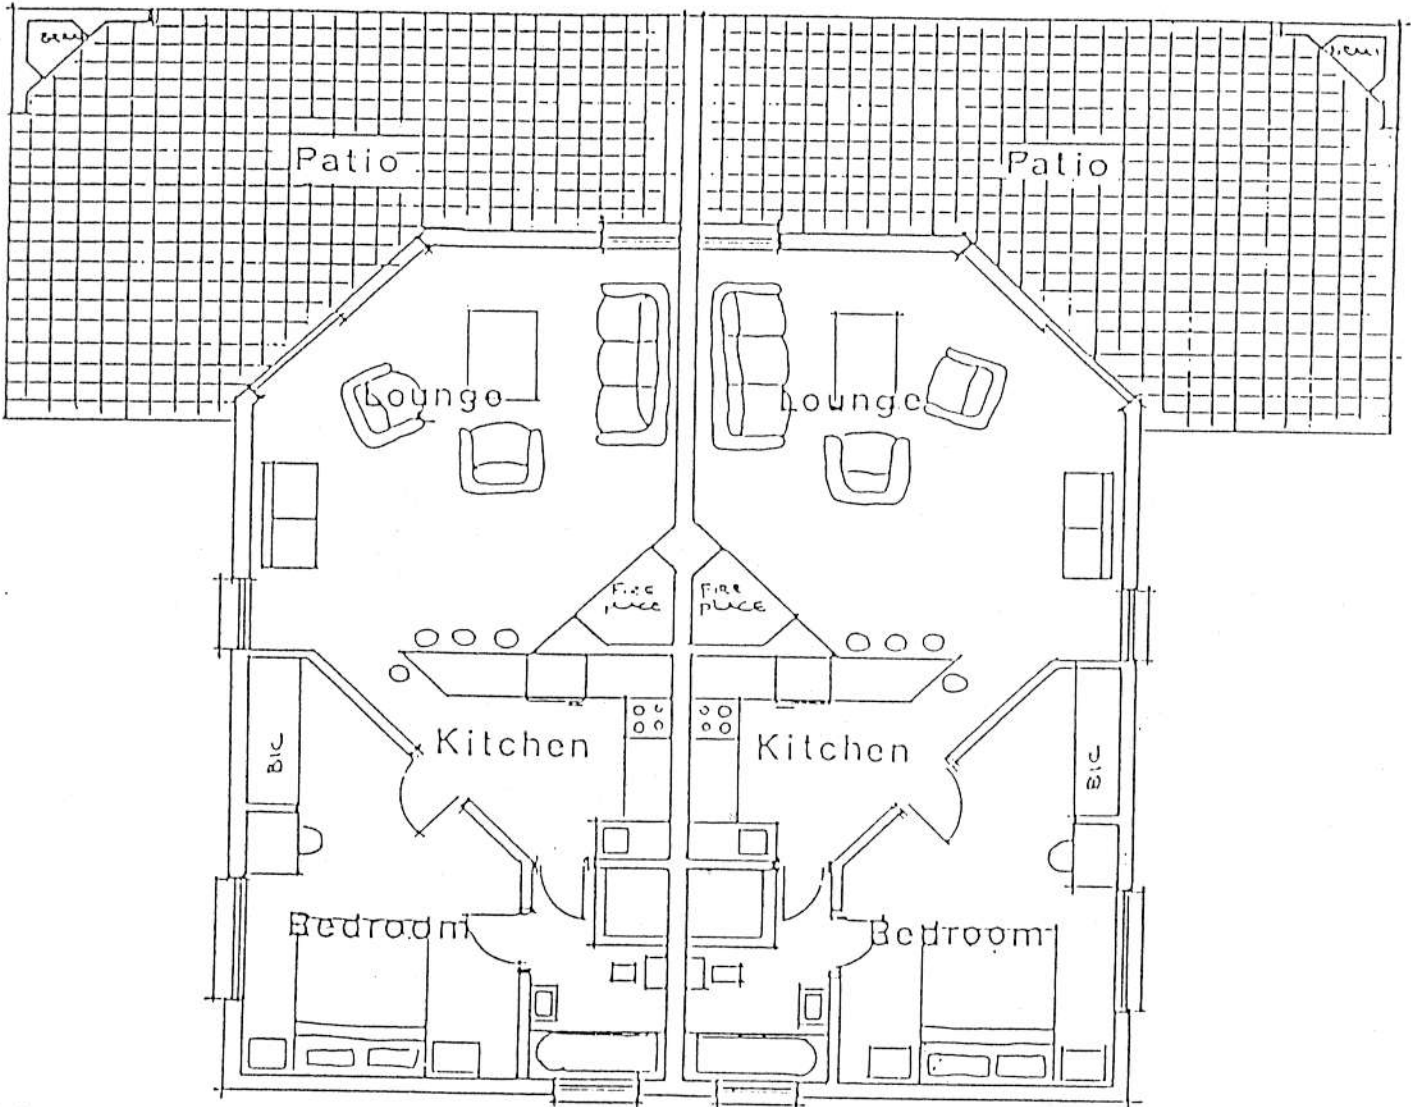

SUNSET HILL -  
FLOOR PLAN - MODJADJI ACCOMMODATION

ERIKA VON DER LANCKEN

PO. BOX 29 ROOIBERG 0500

TEL/FAX. 014-7341783

CELL. 0825722342

ONE BEDROOM SPLIT UNIT — CABIN

(ACCOMMODATION IS SUBSTANTIALLY IN ACCORDANCE WITH THIS PLAN)

UNIT NO'S: 51a, 51b, 57, 58, 59, 60.