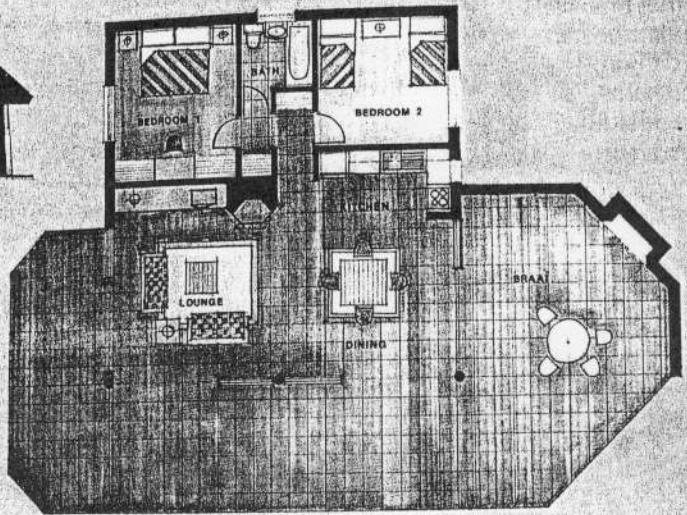

FLOOR PLAN 2 BEDROOM UNIT