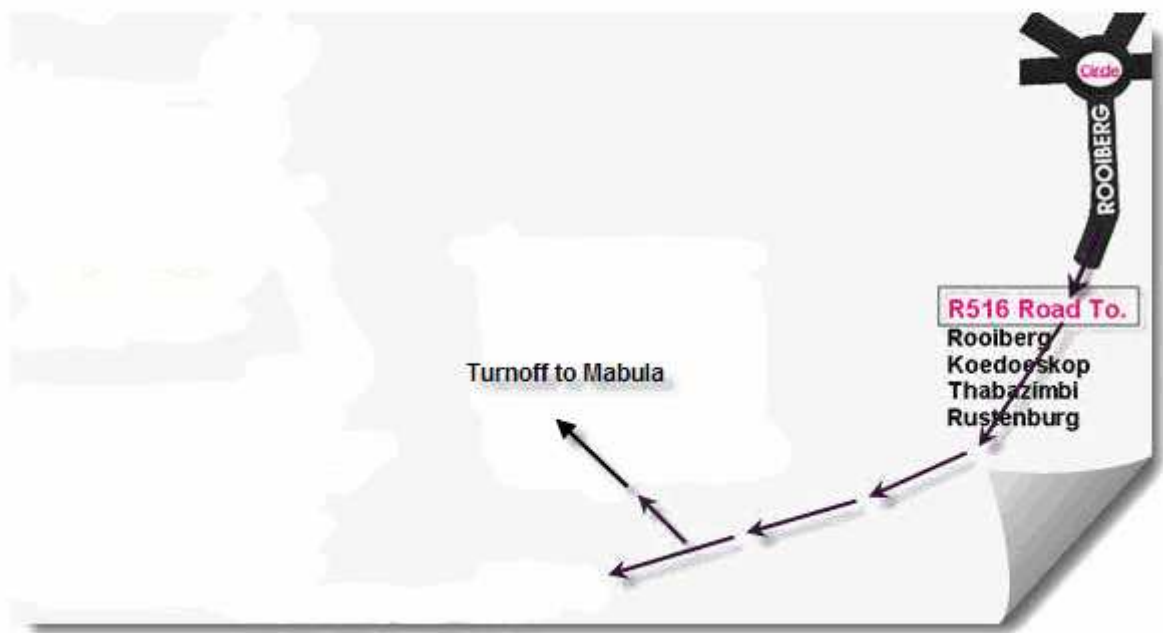

BELA BELA formerly known as WARBATHS

R516 Road To.

Rooiberg
Koedoeskop
Thabazimbi
Rustenburg

R516 Mabula.

Distance from circle to Mabula
turnoff is 40km.

From Pretoria N1

From Pretoria Old Pretoria Road

R516 Road To.

Rooiberg
Koedoeskop
Thabazimbi
Rustenburg

Turnoff to Mabula