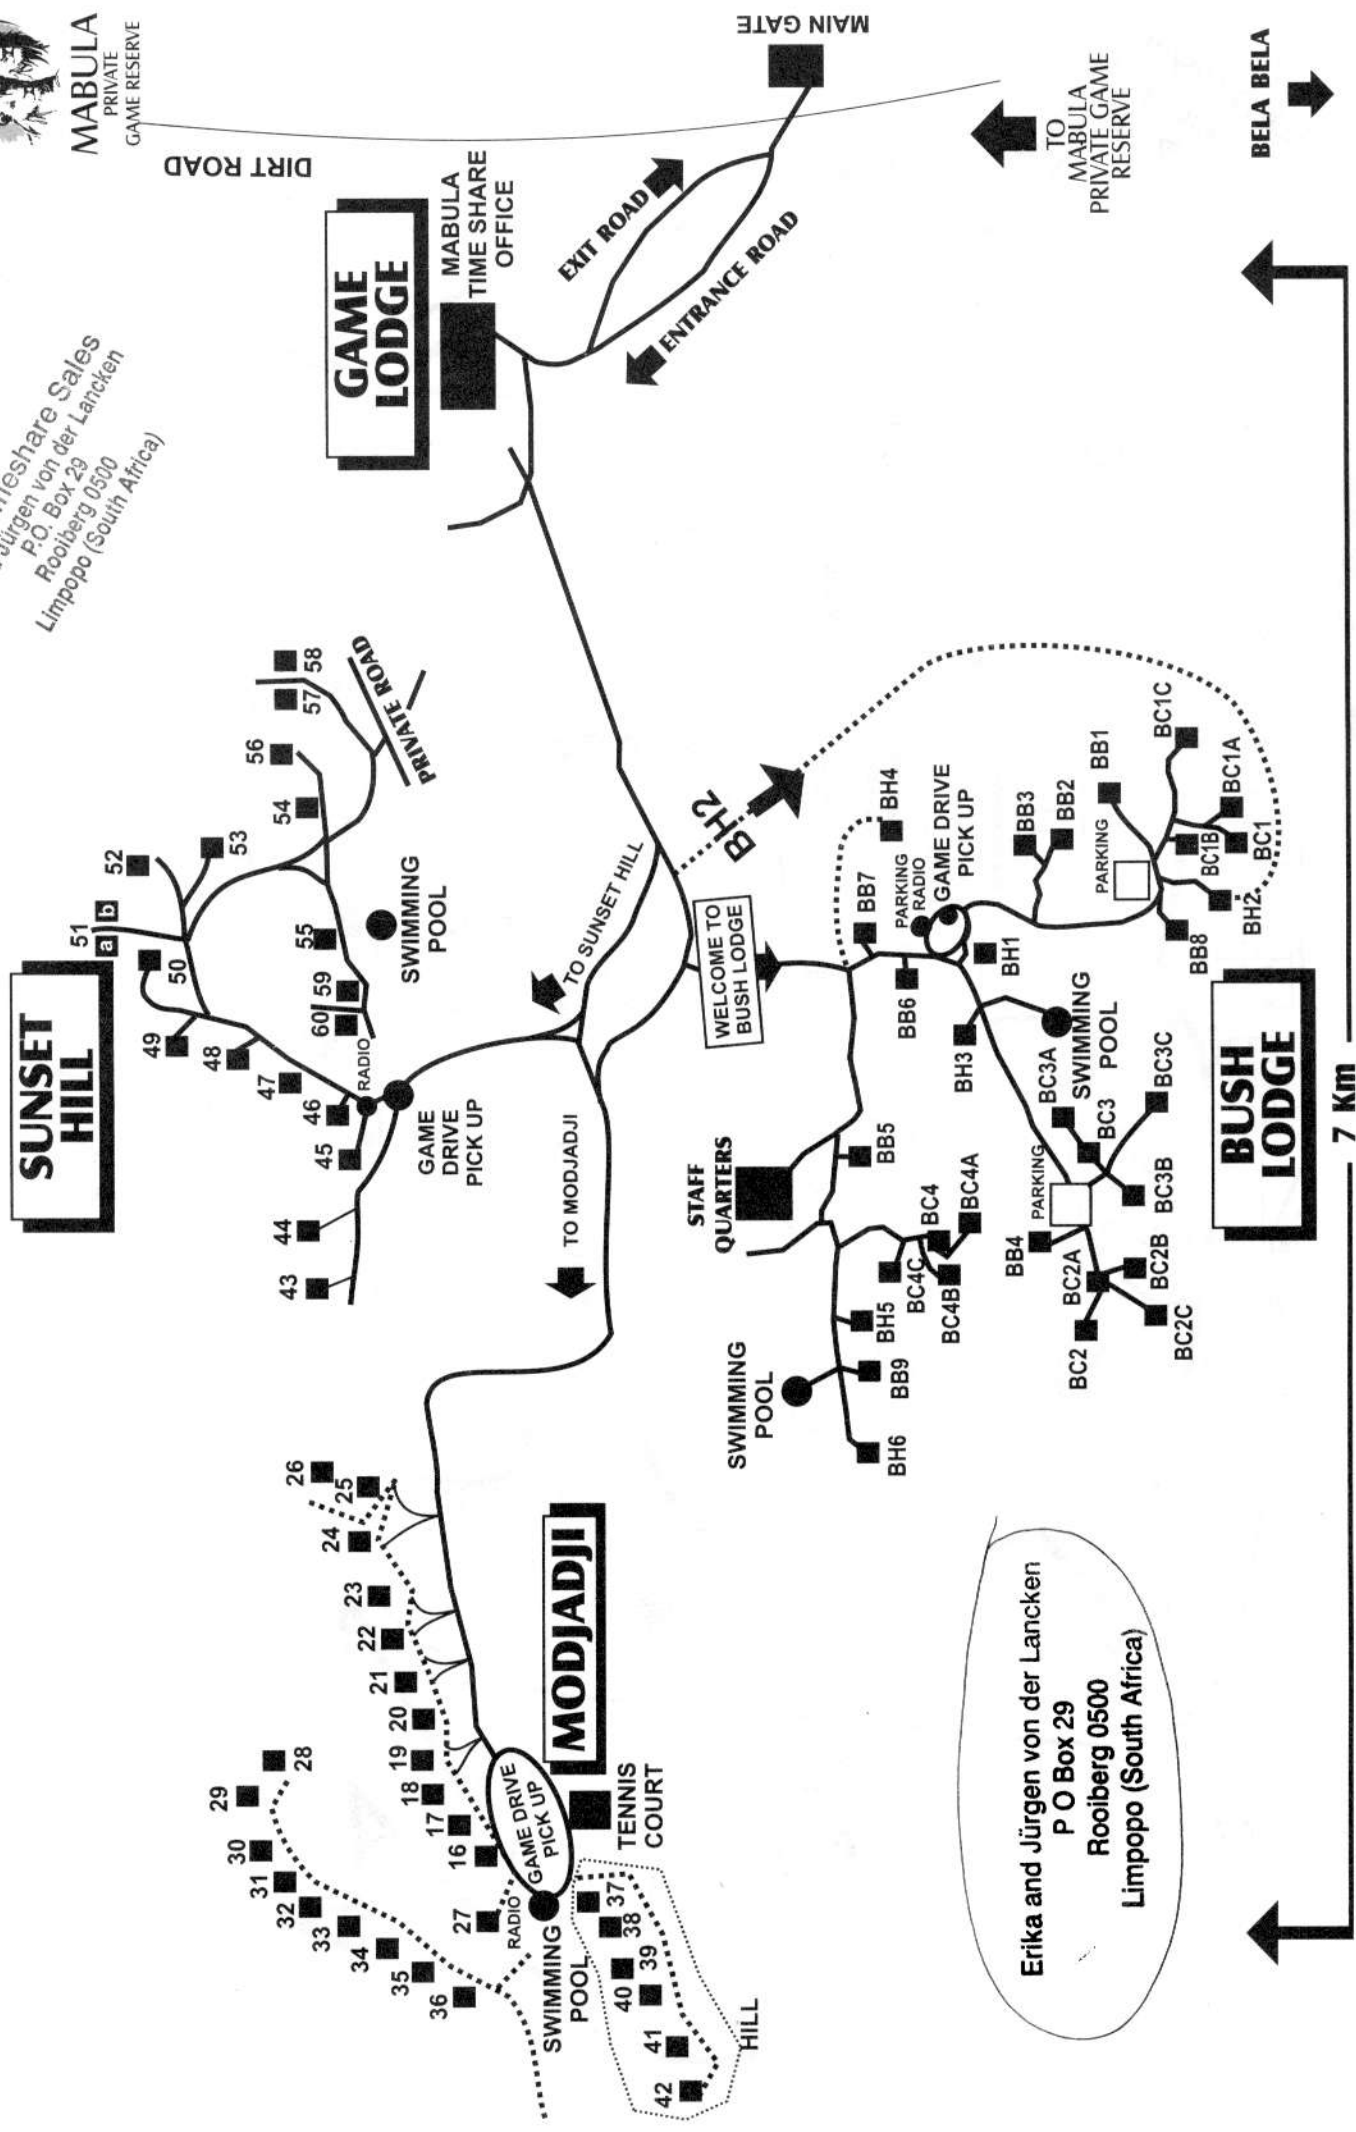

ROADS TO CAMPS
(Not to scale)

MABULA PRIVATE GAME RESERVE
 MABULA PRIVATE GAME RESERVE
 Erika and Jürgen von der Lancken
 P.O. Box 29
 Rooiberg 0500
 Limpopo (South Africa)

Erika and Jürgen von der Lancken
 P O Box 29
 Rooiberg 0500
 Limpopo (South Africa)